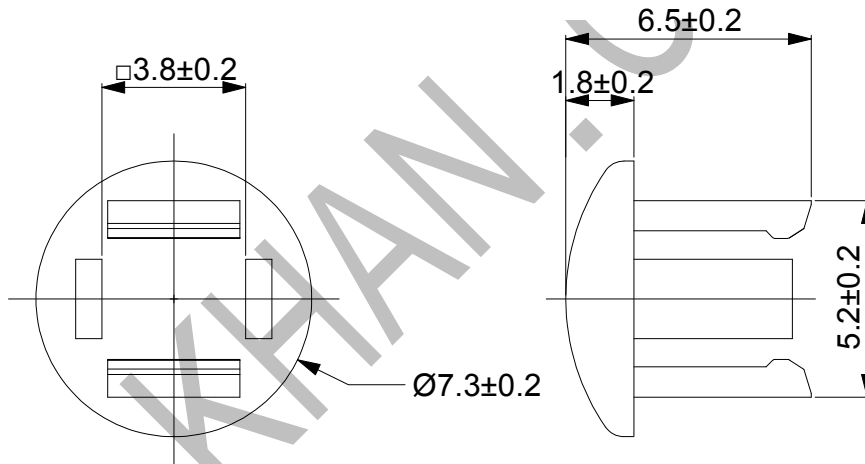

**SWITCH CAP**

P/N:SC201

Materials ABS

Color Ivory  
(OEM AVAILABLE)

**Packaging**

Bulk Package  
Inner Package: Plastic bag  
Outer Package: Carton

VERSION		PROJECTION	DESIGN
KH14FE22E			
SCALE	SIZE	 Dimensions are shown:mm(inches)	DRAWN
5:1	A4		2014.02.20